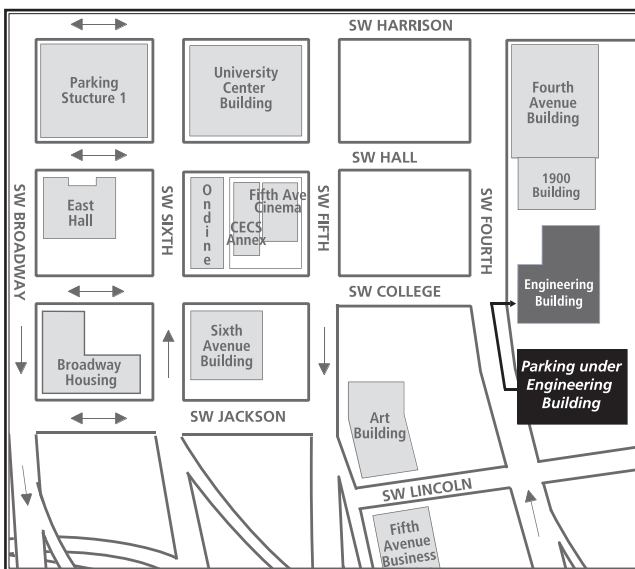

NEW ENGINEERING BUILDING DEDICATION AND OPEN HOUSE
NORTHWEST CENTER FOR ENGINEERING, SCIENCE AND TECHNOLOGY
Tuesday, May 9, 2006
9:00 a.m.

Portland State University
Fariborz Maseeh College of Engineering and Computer Science
1930 Southwest Fourth Avenue
Portland, Oregon

Limited parking is available beneath the Engineering Building at “NW Center Plaza Park” (bring your parking ticket with you for validation); however, public transportation is encouraged—the Northwest Center is conveniently located near Portland Streetcar and TriMet bus lines.